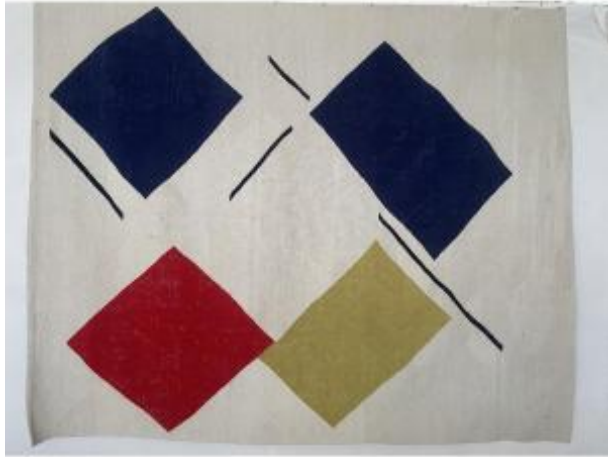

Tapestry By Kasimir Malevitch - 240 × 200 Cm - 100\% Wool

2 300 EUR

Signature : Kasimir Malevitch

Period : 20th century

Condition : Très bon état

Material : Wool

Description

After Malevich. Wool rug, or tapestry.  
Contemporary work Rug, or tapestry, after a work  
by Kasimir Malevich. Contemporary work by  
craftsmen. Dimensions: H 240 x W 200  
centimeters