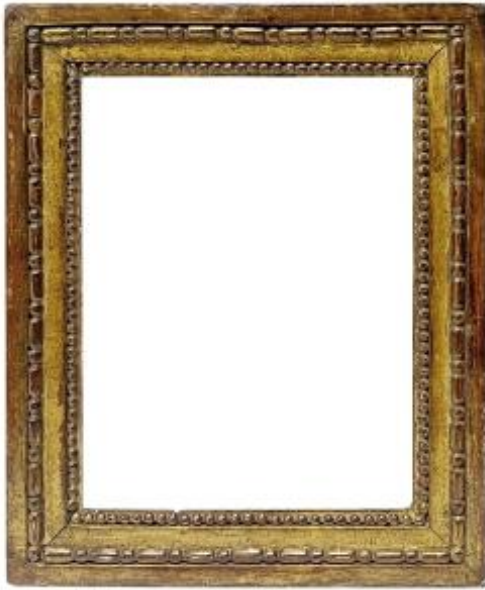

Louis XVI Period Frame. - 19.6 X 15 Cm - Ref. Pc0858m2

1 800 EUR

Period : 18th century

Condition : Bon état

Material : Gilted wood

Description

Gilded wood frame. Rosary and pearls. -
Provenance: Amedeo Montanari Collection.Sight
dimensions: 18.7 x 14 cmOuter dimensions: 25 x
20.5 cmRebate dimensions: 19.6 x 15 cmRebate
width: 3.2 cmThickness: 2 cmRebate width: 0.6
cm