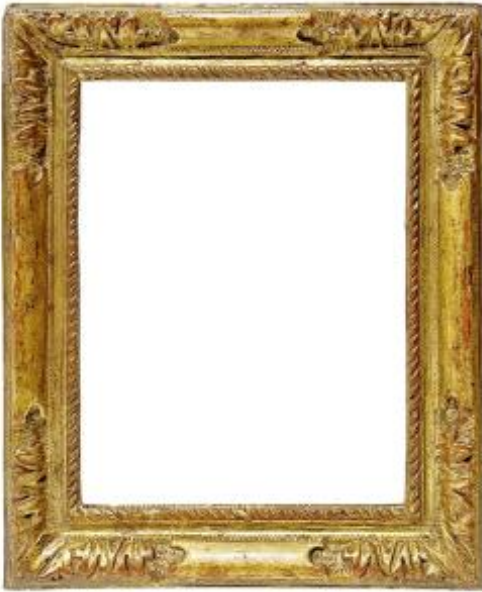

Louis XIII Period Frame - 18.3 X 14.7 Cm - Ref. Pc0845m2

2 700 EUR

Period : 17th century

Condition : Bon état

Material : Gilted wood

Description

Gilded wood frame. Acanthus leaves at the corners and twists. Louis XIII period. -
Provenance: Amedeo Montanari Collection. Sight dimensions: 17.1 x 13.5 cm Exterior dimensions: 23.6 x 19.5 cm Rebate dimensions: 18.3 x 14.7 cm Molded width: 3 cm Thickness: 1.9 cm Rebate width: 0.6 cm