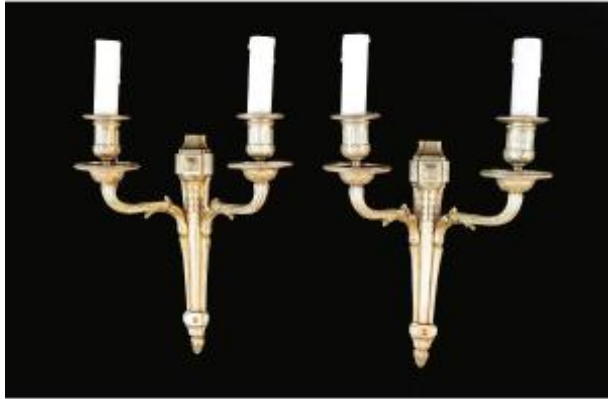

Pair Of Bronze Sconces, 20th Century

1 700 EUR

Period : 20th century

Condition : Restauré par notre atelier

Material : Bronze

Width : 25

Height : 40

Description

Pair of bronze sconces with flower design. 2 lights.. Size : 40 x 25 cms. Restoration carried out by our workshop. Electrification to European standards. For information on our light restoration services, please visit our website:
<https://www.elaluminaire.com>