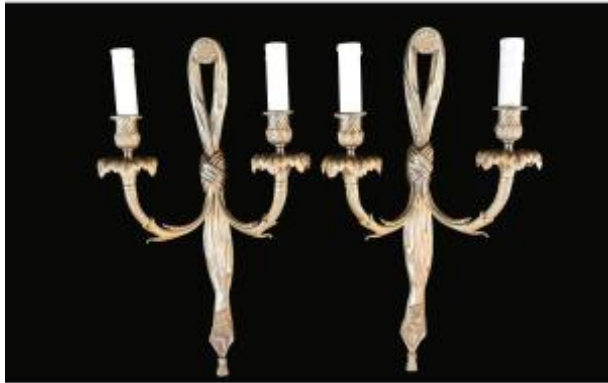

Pair Of Sconces, 20th Century

1 300 EUR

Period : 20th century

Condition : Restauré par notre atelier

Material : Bronze

Width : 28

Height : 50

Description

Pair of sconces with flower and foliage motifs . 2 lights. Size: 50 x 28 cms. Restoration carried out by our workshop. Electrification to European standards. For information on our light restoration services, please visit our website: <https://www.elaluminaire.com>