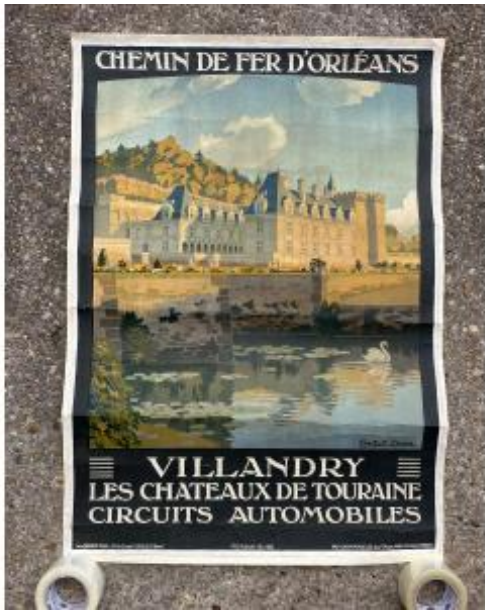

PROANTIC
LE PLUS BEAU CATALOGUE D'ANTIQUITES

Old Travel Poster By Constant Duval Circa 1920 Chemin De Fer d'Orleans Villandry

800 EUR

Signature : Constant Duval (1877-1956)

Period : 20th century

Condition : Bon état

Material : Paper

Width : 73 cm

Height : 103 cm

Description

Old original travel poster made by Constant Duval circa 1920, Orleans railroad , VILLANDRY, Touraine castles automobile circuits. Type of printing : Lithography Printed by : Champenois In good condition, canvas covered, some folds, see photos. Dimensions : H 103 x W 73 cm