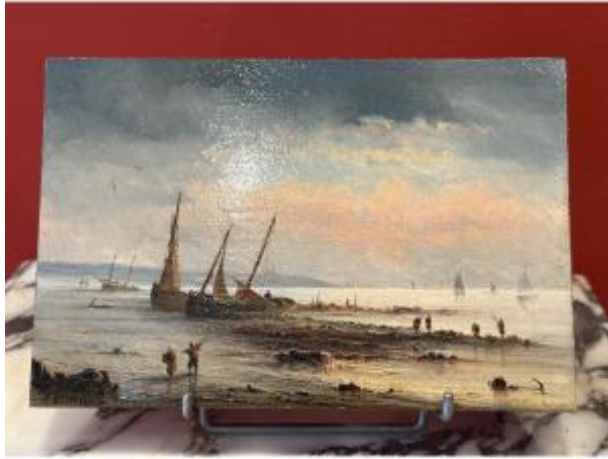

## Henriette Gudin (1825-1892), Return From Fishing At Low Tide, 20th Century

1 200 EUR

Signature : Henriette Gudin

Period : 20th century

Condition : Très bon état

Material : Oil painting on wood

Length : 20,5

### Description

Henriette Gudin Retour de pêche à marée basse Huile sur panneau XXe siècle Dimensions: 20.5 x 13.5 cm In this luminous composition in pearly tones, Henriette Gudin depicts a peaceful coastal scene enlivened by a few fishermen's figures and sailboats beached at low tide. The sky crossed by pinkish clouds is reflected in the calm waters of the foreshore, creating a soft, contemplative atmosphere characteristic of the artist's marine painting.