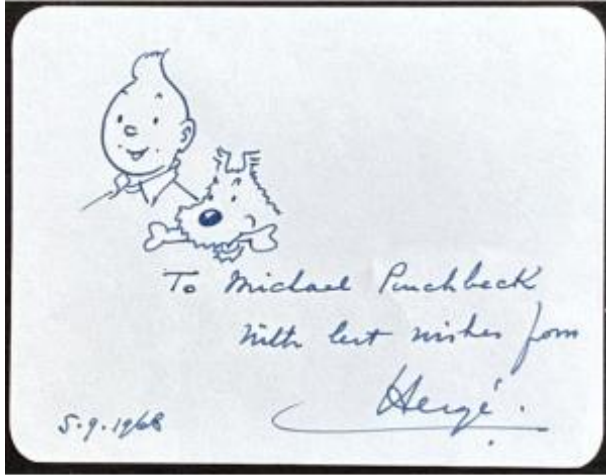

## Herge - Original Drawing Signed

1 500 EUR

Signature : HERGE

Period : 20th century

Condition : Très bon état

Material : Paper

Length : 19

Width : 11,6

### Description

HERGE (Georges Prosper REMI) (1907 - 1983),  
Belgian comic book artist Tintin and Snowy,  
September 5, 1968 Ink drawing on bristol board,  
signed, dated (5.9.68) and dedicated  
Dimensions:  
19 x 11.6 cm Good condition