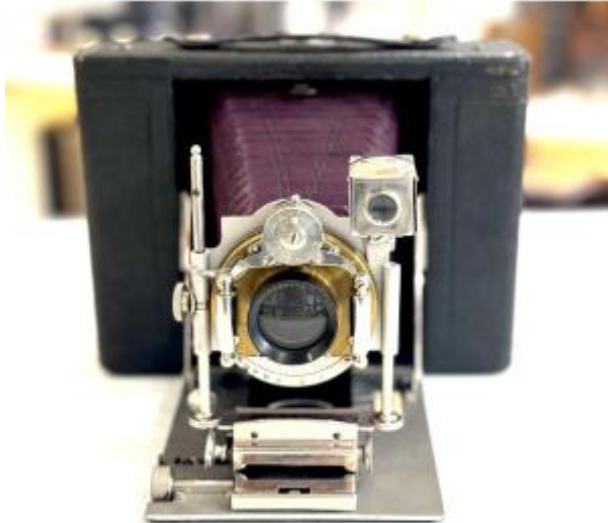

## Travel Camera Lens Roussel Circa 1910 Vintage Camera

450 EUR

Period : 20th century

Condition : Très bon état

Material : Leather

### Description

Travelling chamber with flap sheathed in black leather. Plate size 8 x 10cm Roussel lens on Bausch & Lomb Unicum double pump shutter, beautiful red leather bellows. link to <https://www.lavalisearlesienne.com/product-page/chambre-photographique> site