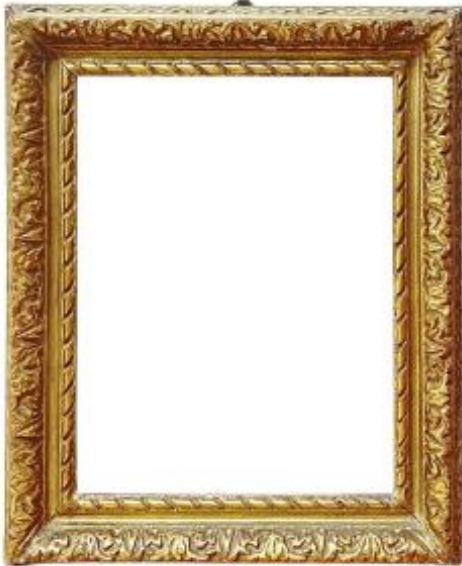

Louis XIII Period Frame - 26.5 X 20.5 Cm - Ref. Pc0830m2

2 100 EUR

Period : 17th century

Condition : Bon état

Material : Gilted wood

Description

Gilded wood frame. Acanthus leaves and twisted ribbon. Louis XIII period. - Provenance: Amedeo Montanari Collection. Sight dimensions: 24.7 x 19.2 cm Exterior dimensions: 33.3 x 28.4 cm Rebate dimensions: 26.5 x 20.8 cm Moulding width: 4.3 cm Thickness: 3.2 cm Rebate width: 1.2 cm