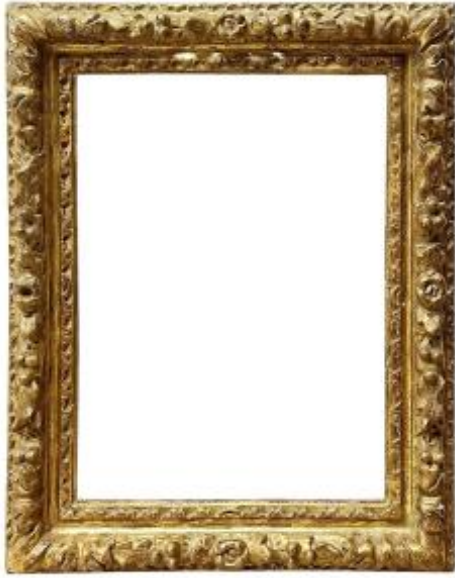

Louis XIII Period Frame - 25.8 X 19.7 Cm - Ref. Pc0829m2

2 200 EUR

Period : 17th century

Condition : Bon état

Material : Gilted wood

Description

Gilded wood frame. Tore of laurels, flowers in the centers, acanthus leaves in the corners. Louis XIII period. - Provenance: Amedeo Montanari Collection. Sight dimensions: 24.3 x 18.2 cm Outer dimensions: 32.7 x 26.6 cm Rebate dimensions: 25.8 x 19.7 cm Moulding width: 4.1 cm Thickness: 3.7 cm Rebate width: 2.9 cm