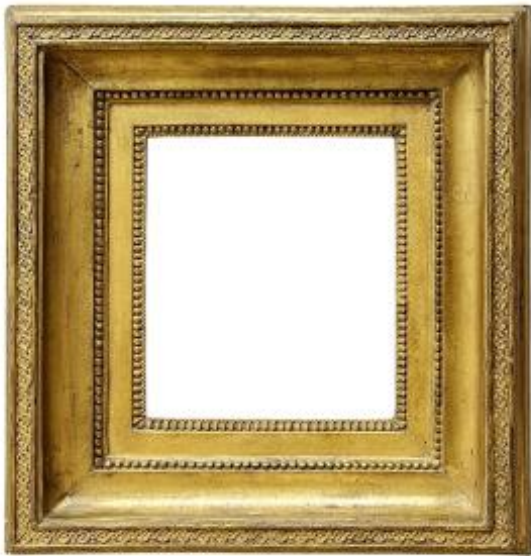

Louis XVI Period Frame - 19.2 X 16.5 Cm - Ref. Pc0828m2

1 800 EUR

Period : 18th century

Condition : Bon état

Material : Stucco

Description

Gilded wood and stucco frame. Floral interlacing, pearls and heart-shaped raisins. - Provenance: Amedeo Montanari Collection. Sight dimensions: 17.3 x 14.6 cm Outside dimensions: 33.4 x 30.6 cm Rebate dimensions: 19.2 x 16.5 cm Moulding width: 4.8 cm Thickness: 5.2 cm Rebate width: 1 cm