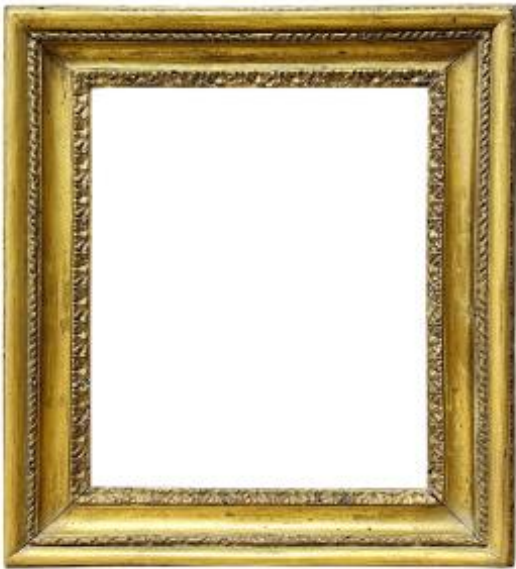

Salvatore Rosa 17th Century Frame - 21.8 X 17 Cm - Ref. Pc0827m2

1 500 EUR

Period : 17th century

Condition : Bon état

Material : Gilted wood

Description

Salvatore Rosa" gilded wood frame. Italy, 17th century. - Provenance: Amedeo Montanari Collection.Sight dimensions: 21.3 x 16.4 cmOuter dimensions: 30.6 x 25.5 cmRebate dimensions: 21.8 x 17 cmMoulding width: 4.5 cmThickness: 3.6 cmRebate width: 0.2 cm