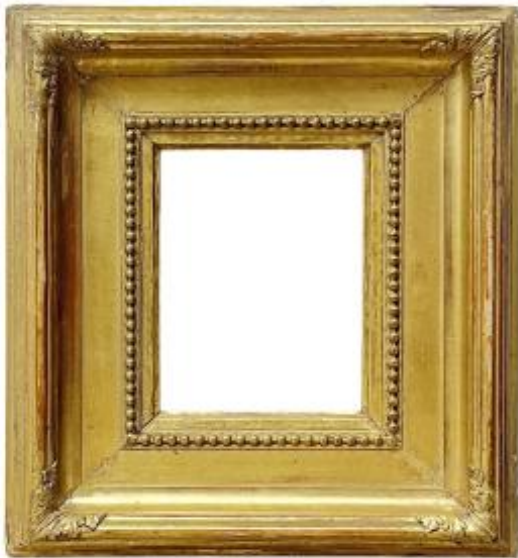

Louis XVI Period Frame - 14 X 10.8 Cm - Ref. Pc0823m2

2 300 EUR

Period : 18th century

Condition : Bon état

Material : Gilted wood

Description

Gilded wood frame. Pearls and acanthus leaves at the corners. Louis XVI period. - Provenance: Amedeo Montanari Collection. Sight dimensions: 12.2 x 8.8 cm Outer dimensions: 25.5 x 22.3 cm Rebate dimensions: 14 x 10.8 cm Molded width: 6.4 cm Thickness: 3.4 cm Rebate width: 0.9 cm