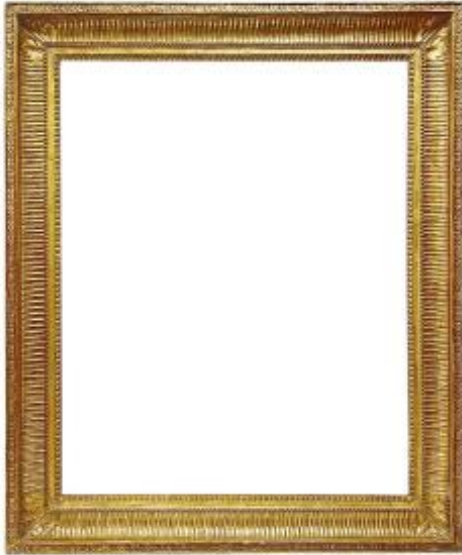

Louis XVI Period Frame - 87.8 X 74.2 Cm - Ref. Pc0808m2

2 900 EUR

Period : 18th century

Condition : Bon état

Material : Stucco

Description

Gilded wood and stucco frame. Canals, piécettes, pearls and rais-de-coeur. Louis XVI period. -
Provenance: Amedeo Montanari Collection. Sight dimensions: 84.4 x 69.3 cm Exterior dimensions: 106.3 x 90 cm Rebate dimensions: 87.8 x 74.2 cm Moulding width: 10.7 cm Thickness: 6.8 cm Rebate width: 2.8 cm