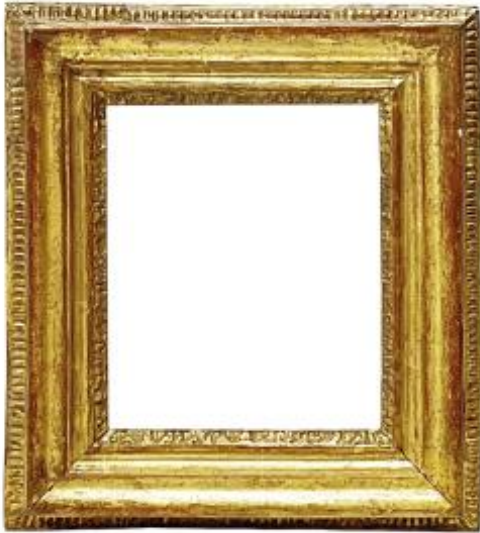

17th Century Italian Frame - 24.8 X 20.3 Cm - Ref. Pc0803m2

1 900 EUR

Period : 17th century

Condition : Bon état

Material : Gilted wood

Description

Gilded wood frame. Italy, 17th century. -  
Provenance: Amedeo Montanari Collection. Sight  
dimensions: 21.5 x 18.2 cm Exterior dimensions:  
35.2 x 32 cm Rebate dimensions: 24.8 x 20.3  
cm Moulding width: 6.8 cm Thickness: 3.4  
cm Rebate width: 1.1 cm