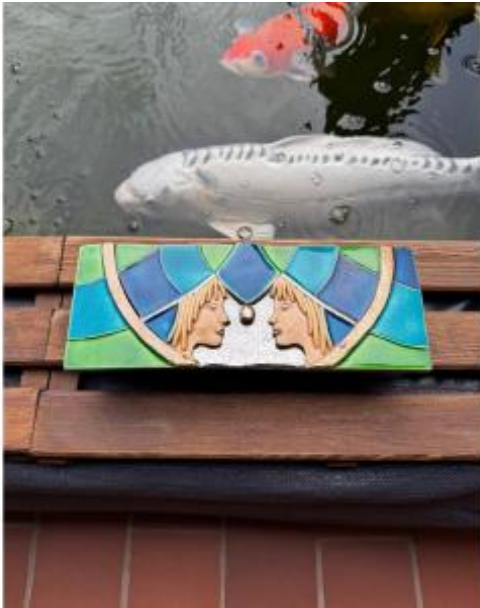

Marion De Crécy Ceramic Box

650 EUR

Signature : Marion de Crécy

Period : 20th century

Condition : Très bon état

Material : Ceramic

Length : 27 cm

Width : 10,5 cm

Height : 6 cm

Description

Enameled ceramic box designed by Marion de Crécy in the 60's. Small trace of wear in keeping with its age, otherwise very good overall condition.

Dealer

Antiquité Triskel Figere

Généraliste