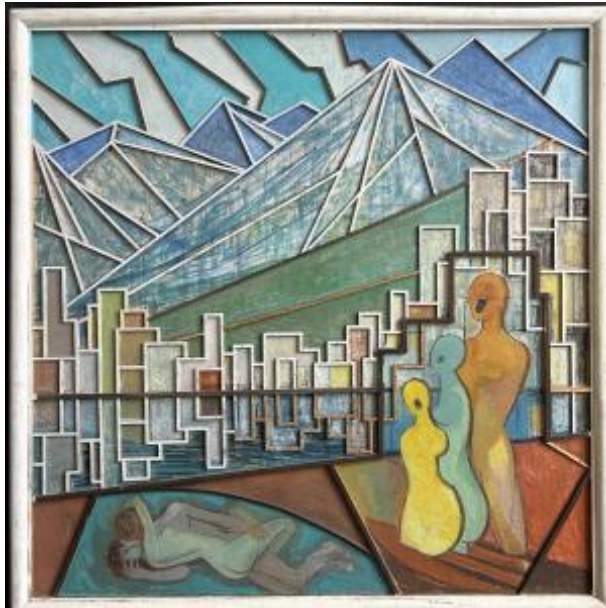

---

**Large Mixed Media Painting (gouache, Wood, Pastel ...) By Louis Sala (1910/2009)**

850 EUR

Signature : Louis Sala (1910/2009)

Period : 20th century

Condition : Très bon état

Material : Gouache

**Description**

This is a large painting from the 1960s by Louis Sala, an artist born in Lectoure in the Gers region. A student of the Bordeaux School of Fine Arts, Sala, a painter and sculptor, surrounded himself with a network of artists at his château in Cuq (Lot-et-Garonne), including André Cahour. Upon Sala's death, Cahour inherited a large part of his studio and created the Cahour Collection, from which this work originates. A geometric yet figurative abstraction on a wooden panel, this piece blends pictorial techniques with relief work, using wooden partitions and forms to segment the image.