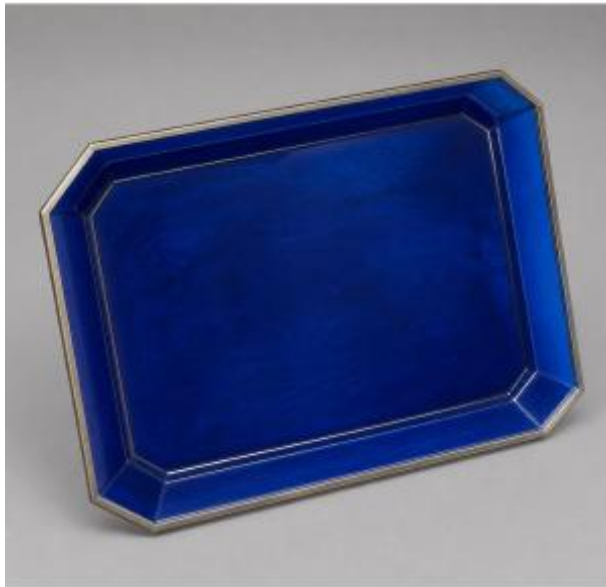

Large Rectangular Design Tray With Cut Sides, Lucite Base

140 EUR

Period : 20th century

Condition : En l'etat

Material : Other

Width : 65

Height : 65

Description

Large, rectangular-shaped Design tray with cut sides, featuring a lucite background in a beautiful deep blue, framed by a silver-plated metal frame. The sober, refined decoration highlights the depth of the blue, offering a beautiful serving or presentation object, while blending perfectly into a modern or classic interior. Twentieth-century work, in the spirit of Art Deco or modernist design. Large format, ideal for serving or as a decorative element. Era: XXth century Dimensions: 65 x 65 cm Materials: Silver-plated metal and lucite background Condition: Good overall condition with visible traces of use on the background (scratches, light wear), consistent with its use. Mount in good condition.