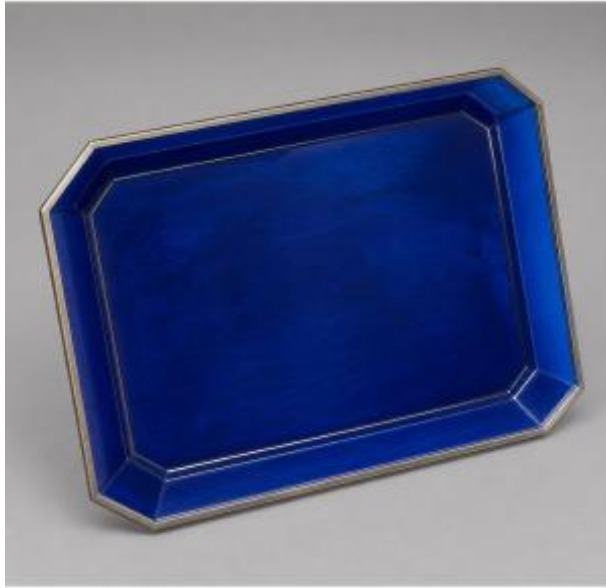

Large Rectangular Design Tray With Cut Sides, Lucite Base

140 EUR

Period : 20th century

Condition : En l'etat

Material : Other

Width : 65

Height : 65

Description

Large, rectangular-shaped Design tray with cut sides, featuring a lucite background in a beautiful deep blue, framed by a silver-plated metal frame. The sober, refined decoration highlights the depth of the blue, offering a beautiful serving or presentation object, while blending perfectly into a modern or classic interior. Twentieth-century work, in the spirit of Art Deco or modernist design. Large format, ideal for serving or as a decorative element. Era: XXth century Dimensions: 65 x 65 cm Materials: Silver-plated metal and lucite background Condition: Good overall condition with visible traces of use on the background (scratches, light wear), consistent with its use. Mount in good condition.