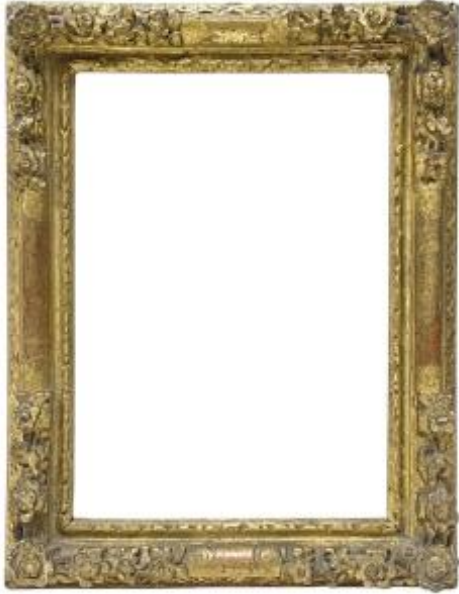

Louis XIV Period Frame - 26.3 X 18.8 Cm - Ref. Pc0779m2

2 600 EUR

Period : 17th century

Condition : Bon état

Material : Gilted wood

Description

Gilded wood frame "à coins fleuris". Louis XIV period. - Provenance: Amedeo Montanari Collection. Sight dimensions: 25.3 x 18 cm Outer dimensions: 33.5 x 26 cm Rebate dimensions: 26.3 x 18.8 cm Moulding width: 4 cm Thickness: 5 cm Rebate width: 0.5 cm