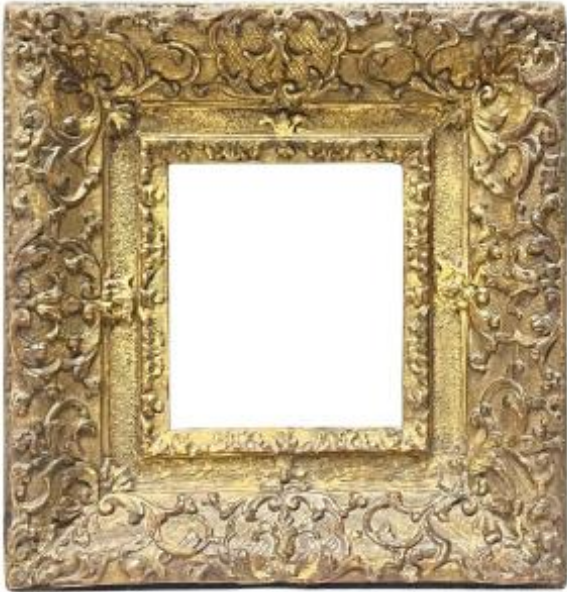

Louis XIV Period Frame - 17.3 X 13.7 Cm - Ref. Pc0778m2

3 500 EUR

Period : 17th century

Condition : Bon état

Material : Gilted wood

Description

Gilded wood frame. Bérain decor. Louis XIV period. - Provenance: Amedeo Montanari Collection. Sight dimensions: 15 x 13 cm External dimensions: 33 x 31.5 cm Rebate dimensions: 17.3 x 13.7 cm Molded width: 9 cm Thickness: 5 cm Rebate width: 0.2 cm