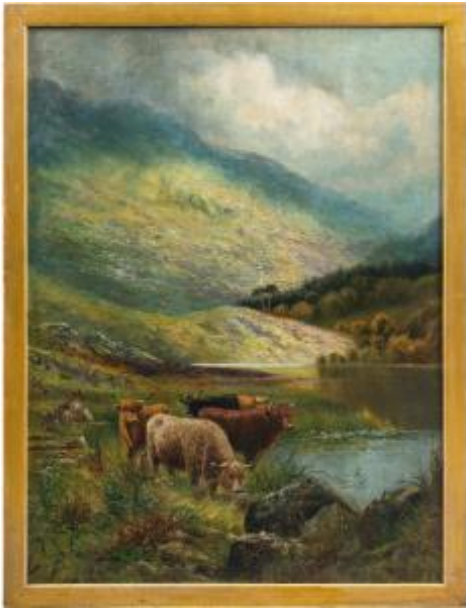

**British Painter (late 19th Century) - Highland Cattle By A Lake.**

1 500 EUR

Signature : Peintre anglais (fin du XIXe siècle)

Period : 19th century

Condition : Etat d'usage

Material : Oil painting

Length : 77

Height : 102

**Description**

British painter (late 19th century) - Highland Cattle by a Lake. 102 x 77 cm (without frame) - 108 x 82 cm (with frame). Oil on canvas, in a gilded wood frame. The composition depicts a Scottish Highland landscape with a group of Highland cattle on the shore of a loch. The background opens onto mountain slopes enveloped in a diffuse, cloudy light typical of late nineteenth-century British landscape painting. The rendering of the long-haired cattle, with their distinctive prominent horns, reveals a confident handling of the subject, while the brushwork is fluid in describing the vegetation and water reflections. The work belongs to the tradition of British animalier and landscape painting in the Victorian taste. Condition report: Lined canvas. Good state of conservation of the pictorial