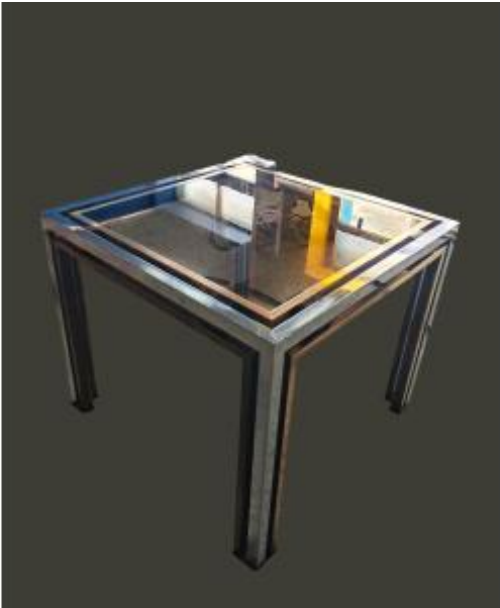

## Romeo Rega Coffee Table - 20th Century

1 080 EUR

Signature : Roméo Rega

Period : 20th century

Condition : Bon état

Material : Brass

Length : 60

Width : 60

Diameter : 60

### Description

Square coffee table and/or end of sofa, created by Romeo Rega, Italian designer, emblematic of the 1970s, Hollywood Regency period. Chromed brass frame with gilded brass fillet around the glass; bronze-tinted Glass top, set into the frame, square tubular legs, very geometric and streamlined; typical of 70s Italian design, chic and luxurious.