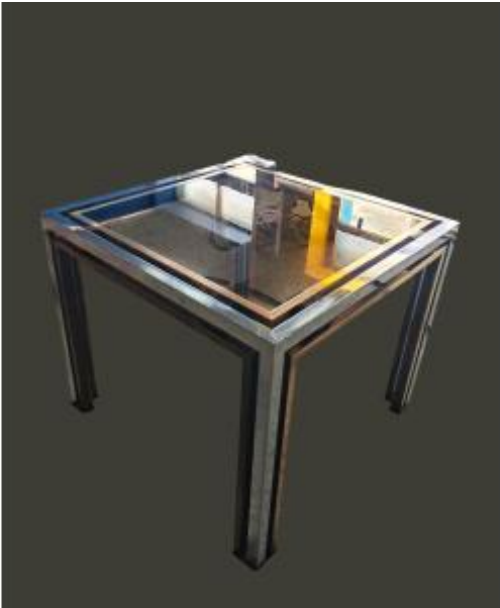

Romeo Rega Coffee Table - 20th Century

950 EUR

Signature : Roméo Rega

Period : 20th century

Condition : Bon état

Material : Brass

Length : 60

Width : 60

Diameter : 60

Description

Square coffee table and/or end of sofa, created by Romeo Rega, Italian designer, emblematic of the 1970s, Hollywood Regency period. Chromed brass frame with gilded brass fillet around the glass; bronze-tinted Glass top, set into the frame, square tubular legs, very geometric and streamlined; typical of 70s Italian design, chic and luxurious.