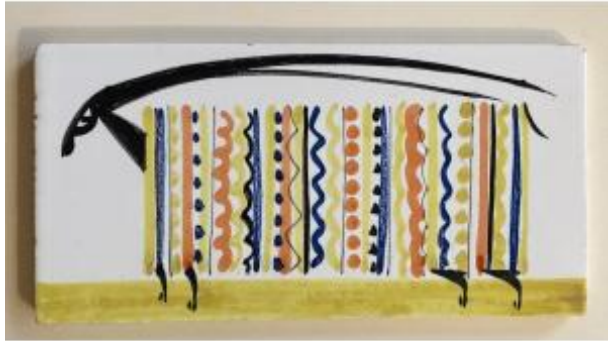

Roger Capron. Ceramic Tile. Mid XXth. Decoration Goat.

450 EUR

Signature : Roger Capron

Period : 20th century

Condition : Bon état

Material : Ceramic

Length : 20,3

Width : 10,3

Description

Mid-20th-century ceramic plaque depicting a stylized goat. Work by Roger Capron (1922-2006). Proceram tile in Aubagne. Good condition. 20.3 x 10.3 cm.

Dealer

Antiquités Colette Berthelier

Objets de vitrine, curiosités, tableaux