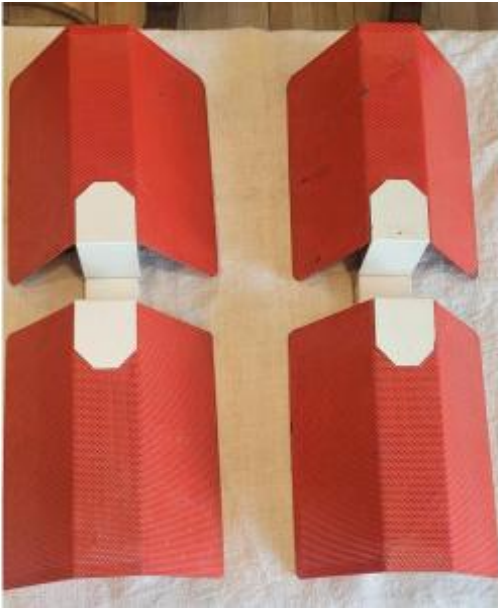

Pair Of Perforated Metal Wall Lights In The Mathieu Matégot Style From The 50s

750 EUR

Period : 20th century

Condition : En l'etat

Material : Metal

Width : 22 cm

Height : 60 cm

Depth : 10 cm

Description

Pair of red and white lacquered perforated metal sconces in the style of Mathieu Matégot '50s.

Dealer

Hugo Mesureur

Antiques and decoration

Tel : 06 09 50 01 84

Mobile : 06 19 22 85 36

61, route de Saint-Rémy-de-Provence D99