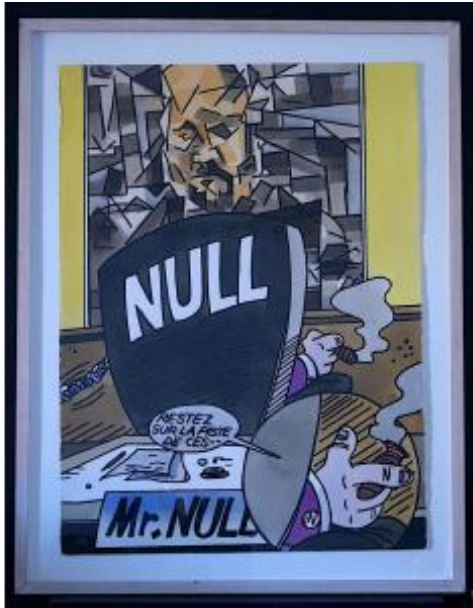

PROANTIC
LE PLUS BEAU CATALOGUE D'ANTIQUITES

Work By Erró, Portrait Of Vollard Painted By Picasso, Signed Watercolor, 20th Century, Rt1448

4 500 EUR

Signature : Guðmundur Guðmundsson dit ERRÓ

Period : 20th century

Condition : Bon état

Material : Water color

Length : dimensions avec cadre : 90 x 70 cm

Width : dimensions papier : 76,5 x 56 cm

Description

Watercolor and ink on heavy paper, framed and under glass, depicting the portrait of Ambroise Vollard painted by Picasso. Signed and dated on the back: ERRÓ 1996. Condition: Good condition, some wear to the frame. Dimensions with frame: 90 x 70 cm. Paper dimensions: 76.5 x 56 cm. Weight: 5.470 kg. BIOGRAPHY: Guðmundur Guðmundsson, known as Erró, is an Icelandic painter and printmaker, born on July 19, 1932, in Ólafsvík. Guðmundur Erró is an Icelandic painter born in 1932. He studied visual arts, primarily painting, at the Reykjavík and Oslo Schools of Fine Arts from 1949 to 1952, and then mosaic at the Florence School of Fine Arts in 1955. At these schools, he initially specialized in paper cutting before dedicating himself to mosaic. He settled in Paris in 1958 and met artists of the