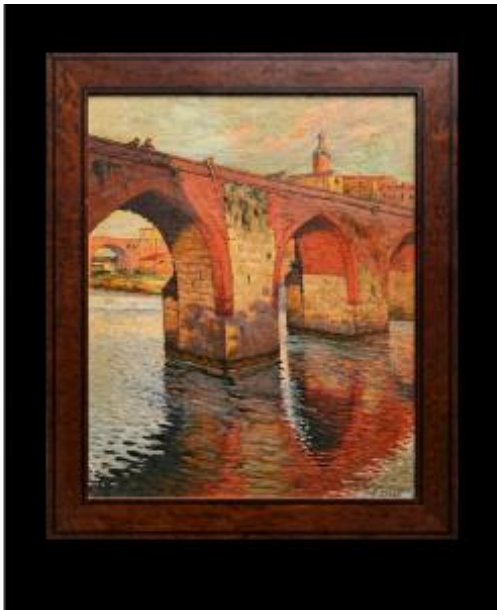

## Charles Liozu - View Of Albi ( Tarn)

2 300 EUR

Signature : Charles Liozu (1866-1948)

Period : 19th century

Condition : Bon état

Material : Oil painting

Width : 71

Height : 90

### Description

Charles Liozu (1866-1948) Painter, writer, illustrator and poet, Charles Liozu was a student at the Beaux-Arts in Toulouse and then Paris. Appointed curator of the Albi museum set up in the Parc Rochegude, in 1920 he welcomed the major donation from painter Toulouse-Lautrec to the Palais de la Berbie museum, where he became curator from 1922 to 1934. His work bears witness to a sensitive view of the Tarn region. View of Albi (Tarn) Oil on canvas Dimensions: 90 × 71 cm Frame: 106 × 88 cm