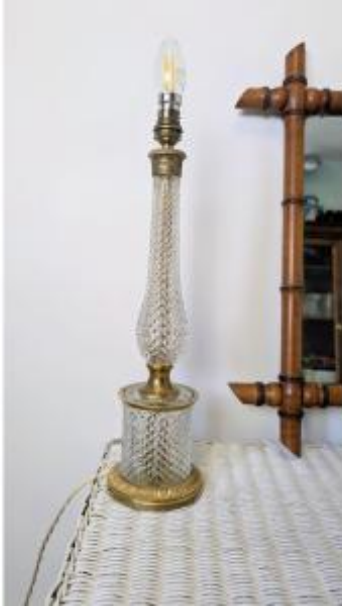

Cut Crystal Lamp With Gilt Bronze Mounting, Early XXe Century

320 EUR

Period : 20th century

Condition : Très bon état

Material : Crystal

Diameter : 10

Height : 41

Description

? Antique cut crystal and gilt bronze lamp - early XXe century ????? This elegant antique lamp captivates with the quality of its materials and the finesse of its design. It combines carefully crafted diamond-patterned cut crystal with a gilded bronze mounting, giving it a presence that is both precious and timeless.???? The faceted crystal shaft delicately captures the light and diffuses it in a multitude of subtle reflections. This regular, deep cut creates a refined play of light, particularly warm once the lamp is lit.???? Through its proportions and aesthetics, the lamp is in keeping with the taste of the early XXe century, a period when a balance was sought between decorative elegance and the quality of materials. It evokes those everyday objects designed to last and beautify interiors.???? The