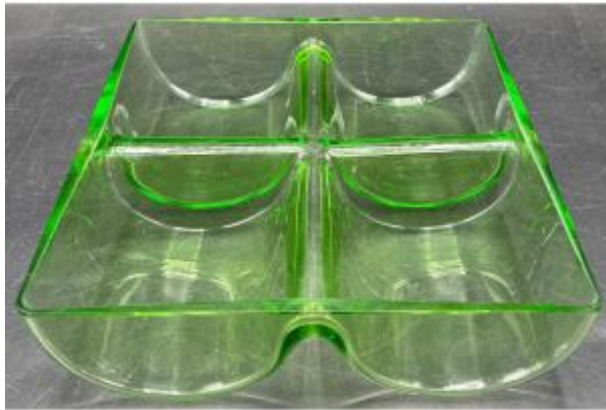

4-compartment Scandinavian 1950s Cut-blown Glass Ravier

330 EUR

Signature : INCONNU

Period : 20th century

Condition : Très bon état

Material : Glass

Length : 22,7 centimètres

Width : 22,7 centimètres

Height : 6,2 centimètres

Depth : 5,8 centimètres

Description

A large square glass ravier...With 4 rounded cavities...Molded and cut for the dish...!To serve as a beggar or mid-table...From the 1950s...A nicely typed model...!In good condition, a few scratches...And traces of use or manufacturing defects, see photo...!Like dirt...!Visible in full light ...!With a beautiful water-green color...!Certainly a Scandinavian production...It's simple but with perfect lines...!Weight ... 1 kilo 62 gr ...