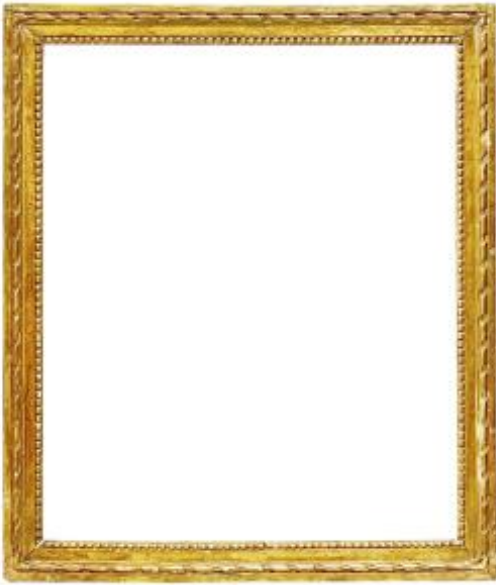

Louis XVI Period Frame - 64.4 X 54.8 Cm - Ref. Pc0725m2

1 800 EUR

Period : 18th century

Condition : Bon état

Material : Gilted wood

Description

Gilded wood frame. Twisted ribbon and pearls.
Louis XVI period. - Provenance: Amedeo
Montanari Collection. Sight dimensions: 62.5 x 52
cm Exterior dimensions: 73.6 x 62.2 cm Rebate
dimensions: 64.4 x 54.8 cm Moulding width: 5.5
cm Thickness: 3.2 cm Rebate width: 1.1 cm