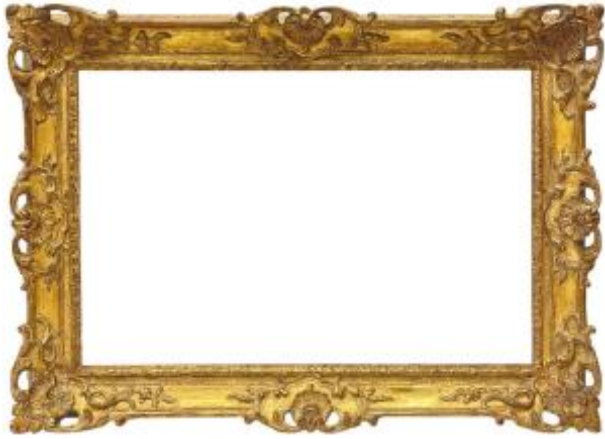

Louis XV Period Frame - 42.8 X 65.3 Cm - Ref. Pc0721m2

5 500 EUR

Period : 18th century

Condition : Bon état

Material : Gilted wood

Description

Gilded wood frame. Louis XV period. -  
Provenance: Amedeo Montanari Collection.Sight  
dimensions: 40.5 x 63 cmExterior dimensions:  
56.5 x 78.5 cmRebate dimensions: 42.8 x 65.3  
cmMoulding width: 7.8 cmThickness: 6.4  
cmRebate width: 1.3 cm