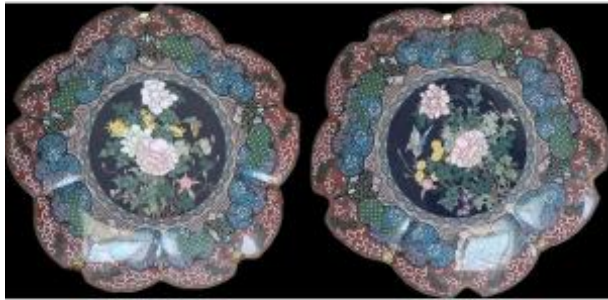

Pair Of Large Japanese Cloisonné Dishes Meiji Period (1868-1912) Japan

970 EUR

Signature : Inconnu

Period : 19th century

Condition : Bon état

Material : Enamel

Diameter : 30,5

Description

Pair of Japanese dishes dating from 1880-1900, Meiji period. The shape of these dishes is original, in the form of flowers, the complex ornamentation consists of colored Japanese cartouches aligned in garland, the center of flowers and butterflies on a deep dark blue background. These dishes are in beautiful condition, never restored. Diameter 30.5cm. Delivery possible by chronopost for: France 30EUR Europe 70EUR Other 120EUR