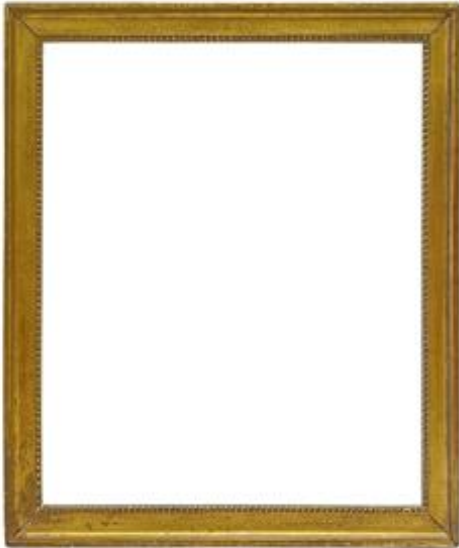

Louis XVI Period Frame - 50.7 X 43.5 Cm - Ref. Pc0714m2

1 900 EUR

Period : 18th century

Condition : Bon état

Material : Gilted wood

Description

Gilded wood frame. Frieze of pearls. Louis XVI period. - Provenance: Amedeo Montanari Collection. Sight dimensions: 48.9 x 41.4 cm External dimensions: 48.9 x 41.4 cm Rebate dimensions: 50.7 x 43.5 cm Moulding width: 3.9 cm Thickness: 3.9 cm Rebate width: 1.1 cm