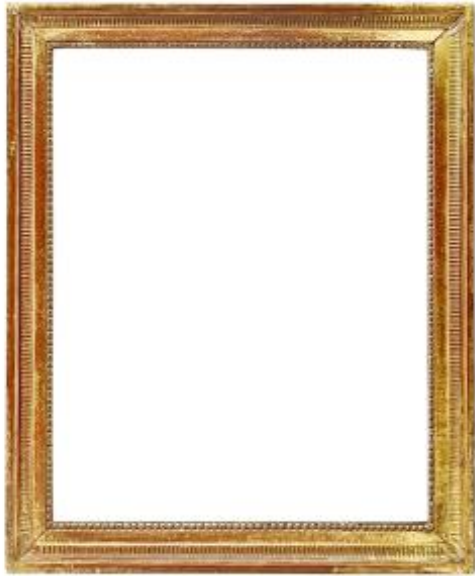

Louis XVI Period Frame - 54.7 X 44.2 Cm - Ref. Pc0712m2

2 000 EUR

Period : 18th century

Condition : Bon état

Material : Gilted wood

Description

Gilded wood frame on red plate. Canals and pearl frieze. Louis XVI period. Chips. - Provenance: Amedeo Montanari Collection. Sight dimensions: 53 x 42 cm Outer dimensions: 63.4 x 52.5 cm Rebate dimensions: 54.7 x 44.2 cm Moulding width: 4.9 cm Thickness: 3.6 cm Rebate width: 0.4 cm