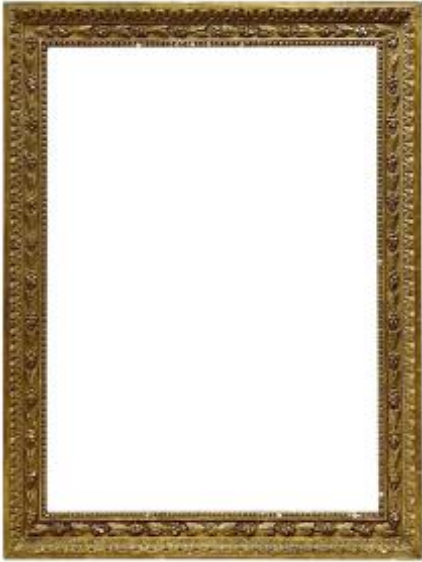

Louis XVI Period Frame - 73.7 X 54.2 Cm - Ref. Pc0646m2

3 200 EUR

Period : 18th century

Condition : Bon état

Material : Gilted wood

Description

Gilded wood frame. Oak fruits and leaves.
Rais-de-coeurs, pearls. Louis XVI period. -
Provenance: Amedeo Montanari Collection. Sight
dimensions: 72.4 x 52.6 cm Exterior dimensions:
86.1 x 66.2 cm Rebate dimensions: 73.7 x 54.2
cm Moulding width: 6.7 cm Thickness: 3.2
cm Rebate width: 0.8 cm