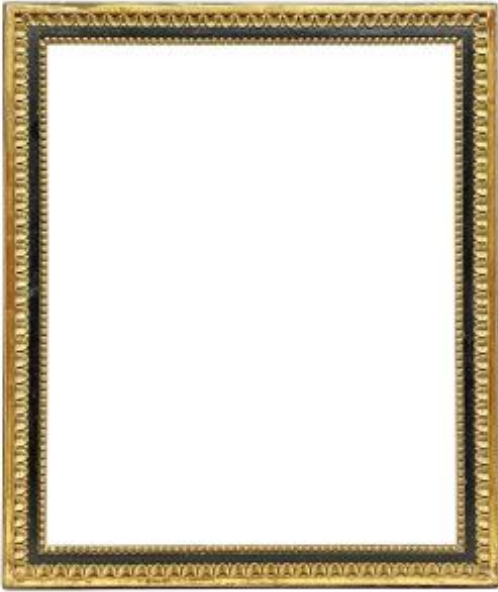

Louis XVI Period Frame - 63.7 X 51.2 Cm - Ref. Pc0645m2

1 800 EUR

Period : 18th century

Condition : Bon état

Material : Gilted wood

Description

Gilded wood frame with blackened background.
Rais-de-coeurs and pearls. Louis XVI period. -
Provenance: Amedeo Montanari Collection. Sight
dimensions: 61.9 x 49.5 cm Exterior dimensions:
72.5 x 69.1 cm Rebate dimensions: 63.7 x 51.2
cm Molded width: 5.5 cm Thickness: 2.7
cm Rebate width: 1.2 cm