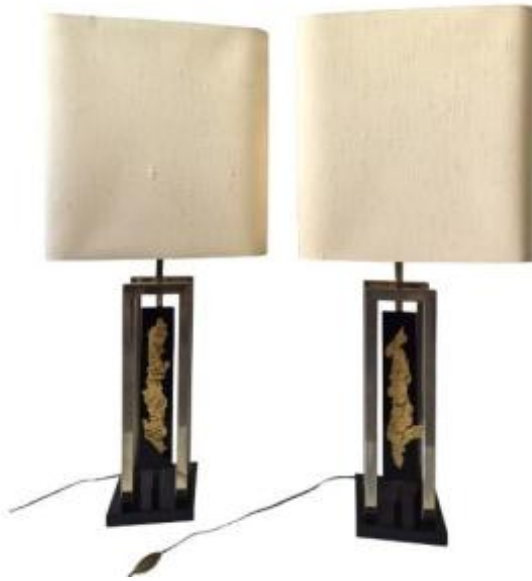

## Important Pair Of Lamps 1970, Philippe Cheverny

2 500 EUR

Period : 20th century

Condition : Etat d'usage

Material : Bronze

Width : 43

Height : 110

Depth : 29

### Description

Important and spectacular pair of lamps, Philippe Cheverny circa 1970. Geometric metal structure adorned with a gilded metal compression mounted on black Plexiglas, the whole surmounted by a large original lampshade mounted on a telescopic axis whose height is adjustable from 90cm to 1m13.2 bayonet bulbs per lamp, original cables and switches. Wear on structure and lampshades. Dimensions of lampshades days 43 x 29 x height 45cm