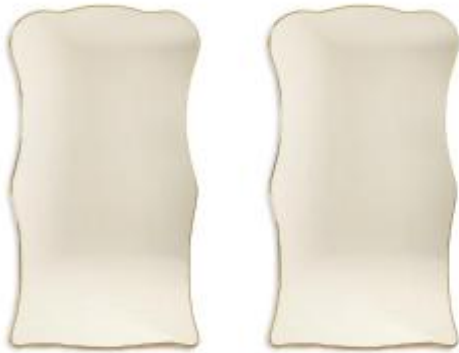

Pair Of Mirrors, Gio Ponti Style. Brass Frame. 1980s. Ls663981115a

7 900 EUR

Signature : Dans le style de Gio Ponti

Period : 20th century

Condition : Bon état

Material : Brass

Width : 98 cm

Height : 175 cm

Depth : 3 cm

Description

Gio Ponti, in the style of. Pair of mirrors, gilt brass frame. Work produced in the 1980s/90s. Dimensions: H 175 x W 98 x D 3 cm Reference: LS66398111/5A

Dealer

**Jean Luc Ferrand Antiquités**