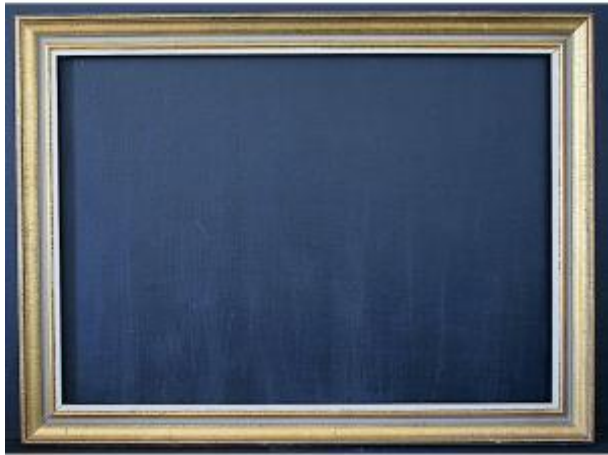

Wooden Frame 52 X 37 Cm XX ème Frame Ref C1267

180 EUR

Period : 20th century

Condition : Bon état

Material : Painted wood

Length : feuillure 52 x 37 cm

Description

Antique frame, painted wood, XX th century period
Color : Golden , grey green , white
Condition : Good condition , wear from use.
Dimensions : External frame dimension : 58,5 x 44 cm.
Internal dimension with rabbet : 51,5 x 37 cm. (see arrowed photo)
Sight dimension: 50.5 x 36 cm.
Rod width: 4 cm.
Frame depth: 2 cm.
Weight: 500 grams.
EXPEDITION: To find out shipping costs before purchase, click on : Buy online and select your country, or contact us by email.
CAREFUL PACKAGING.
SHIPPING: Colissimo tracked, national and international, registered with insurance.
PAYMENT: Means of payment: French Cheque, Bank Transfer, Paypal or Credit Card (via Paypal) .
ANY QUESTIONS? : French speakers: by phone or email. Non-French