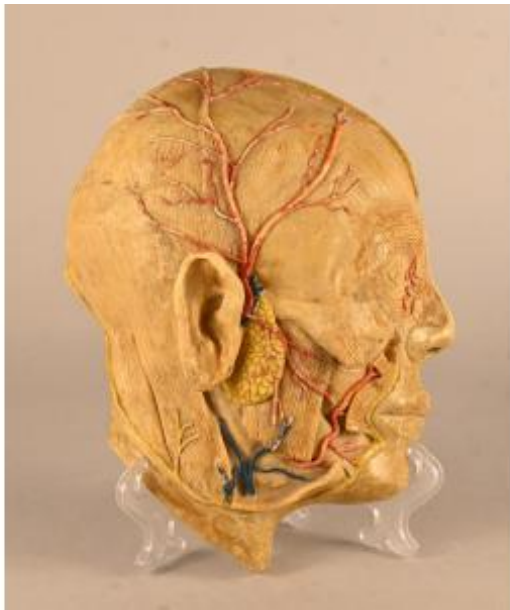

Didactic Anatomical Model Of A Human Half-head, In The Style Of Dr Auzoux

400 EUR

Period : 20th century

Condition : Bon état

Material : Other

Width : 20.5 cm

Height : 25 cm

Description

Didactic anatomical model representing a human half-head, in the style of Dr. Auzoux, a European work from the mid-20th century. Detailed representation of internal structures with highlighting of blood vessels, nerves and glands, treated in polychrome according to pedagogical conventions. Made of composite material or resin, this model was probably originally mounted on a panel or teaching aid, which is now missing. In the tradition of teaching models inspired by the productions of Dr. Louis Auzoux, with no confirmed attribution. Details Height: 25 cm - Width: 20.5 cm