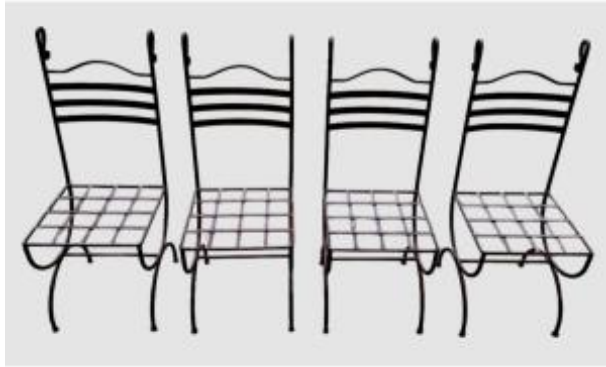

Set Of 4 20th Century Iron Garden Chairs

330 EUR

Period : 20th century

Condition : Bon état

Material : Metal

Width : 41,5

Height : 105

Depth : 43

Description

Suite of 4 garden chairs in patinated metal, with high openwork backrests and openwork woven-decor seats. Good condition. Twentieth century. Can also be used indoors or for a patio. Seat height 45 cm. Seat dimensions 41 x 42 cm. Frame dimensions 41.5 x 43 cm. Each chair weighs 7 kg. Delivery by specialized transport on request. Contact me on 06 78 87 61 61