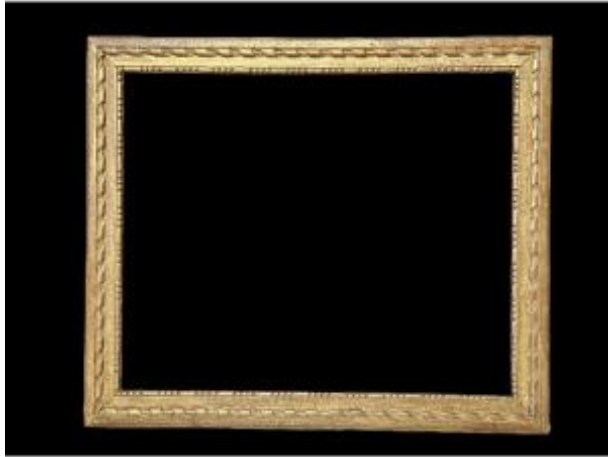

XVIIIth Century Gilded And Sculptted Wood Frame

320 EUR

Period : 18th century

Condition : Bon état

Material : Gilted wood

Description

18th century Louis XVI period gilded and carved wood frame
59.7 x 49 view
62.3 x 51.5 rabbet
70 x 60 total
5.5 profile