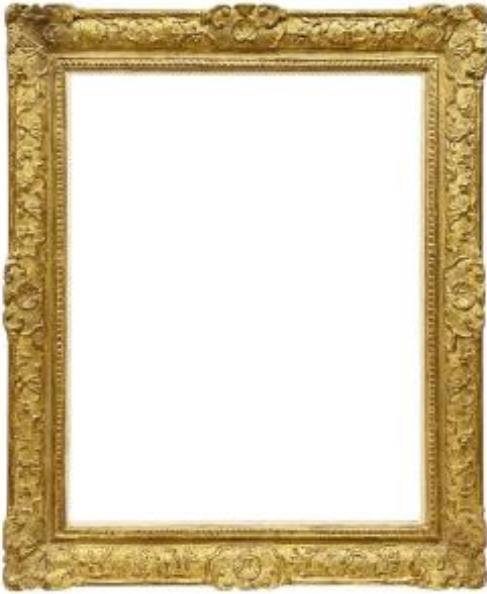

Louis XIV Period Frame - 74.6 X 61.2 Cm - Ref. Pc0630m2

6 000 EUR

Period : 17th century

Condition : Bon état

Material : Gilted wood

Description

Gilded wood frame. Bérain decor. Louis XIV period. - Provenance: Amedeo Montanari Collection. Sight dimensions: 72 x 58.7 cm Exterior dimensions: 94.9 x 79.8 cm Rebate dimensions: 74.6 x 61.2 cm Moulding width: 10.3 cm Thickness: 6.6 cm Rebate width: 1.3 cm