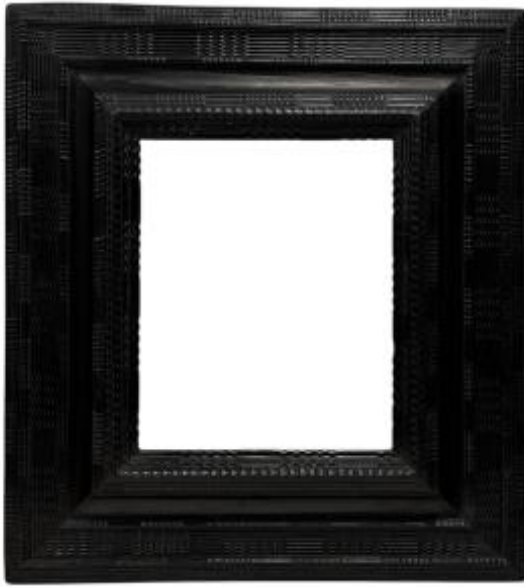

17th Century Flemish Frame - 41.6 X 34.4 Cm - Ref. Pc0607m2

4 000 EUR

Period : 17th century

Condition : Bon état

Material : Painted wood

Description

Inverted profile frame in blackened molded wood. Guilloché and wavelets. Flanders, 17th century. - Provenance: Amedeo Montanari Collection. Sight dimensions: 41 x 32.6 cm External dimensions: 79 x 69 cm Rebate dimensions: 41.6 x 34.4 cm Moulding width: 8 cm Thickness: 7.7 cm Rebate width: 1.8 cm