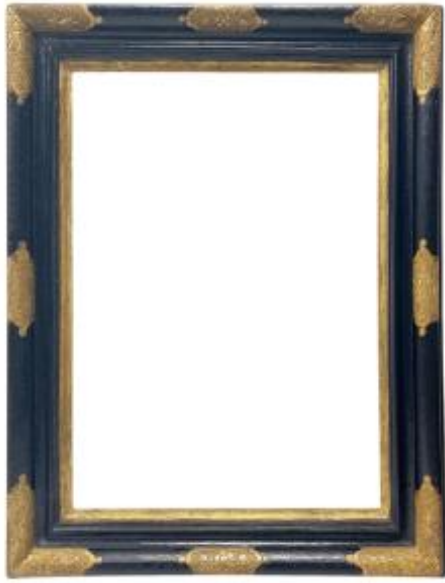

17th Century Italian Frame - 50.9 X 37.7 Cm - Ref. Pc0577m2

2 000 EUR

Period : 17th century

Condition : Bon état

Material : Painted wood

Description

Frame in blackened molded wood. Corners and centers gilded with leaves and engraved with florets. 17th century Italy. Set of four. -

Provenance: Amedeo Montanari

Collection. Dimensions at sight: 49.2 x 36.2

cm External dimensions: 64.3 x 51.7

cm Dimensions at rebate: 50.9 x 37.7

cm Moulding width: 7.6 cm Thickness: 3.4

cm Rebate width: 0.9 cm