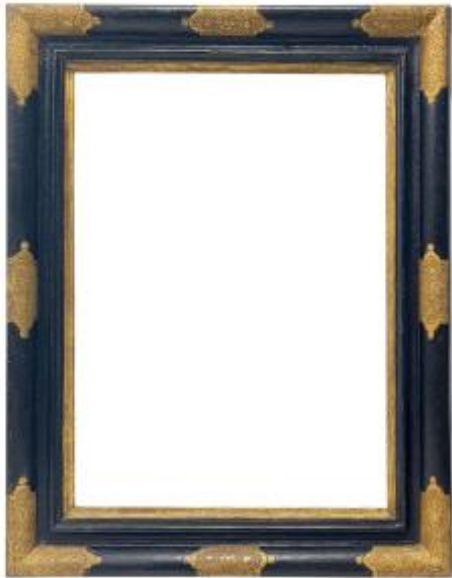

17th Century Italian Frame - 50.9 X 37.7 Cm - Ref. Pc0574m2

2 000 EUR

Period : 17th century

Condition : Bon état

Material : Painted wood

Description

Frame in blackened molded wood. Corners and centers gilded with leaves and engraved with florets. 17th century Italy. Series of four. -  
Provenance: Amedeo Montanari Collection. View dimensions: 49.2 x 36.2 cm External dimensions: 64.3 x 51.7 cm Rebate dimensions: 50.9 x 37.7 cm Moulding width: 7.6 cm Thickness: 3.4 cm Rebate width: 0.9 cm