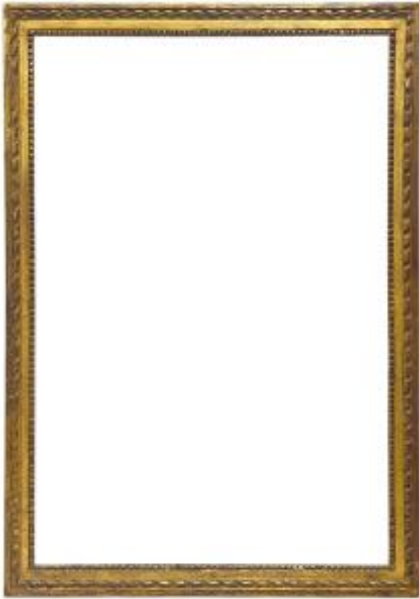

Louis XVI Period Frame - 90.1 X 62.2 Cm - Ref. Pc0516m2

1 700 EUR

Period : 18th century

Condition : Bon état

Material : Gilted wood

Description

Gilded wood frame. Twisted ribbon and pearls.
Louis XVI period. - Provenance: Amedeo
Montanari Collection.Sight dimensions: 87.6 x
59.7 cmExterior dimensions: 97.7 x 70 cmRebate
dimensions: 90.1 x 62.2 cmMolding width: 4.8
cmThickness: 3.4 cmRebate width: 1.6 cm