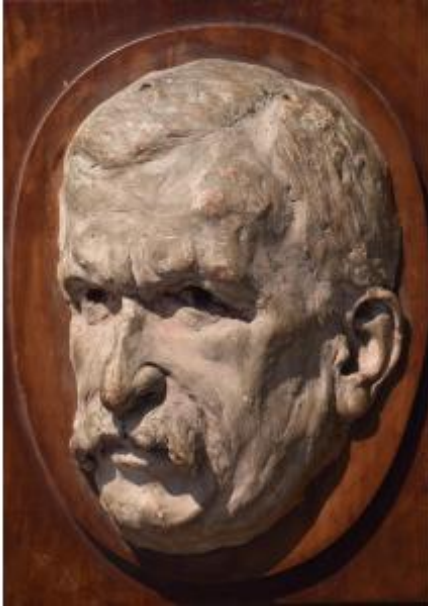

French School, Portrait Of A Man (circa 1900)

250 EUR

Period : 19th century

Condition : En l'etat

Material : Terracotta

Width : 16

Height : 23

Description

French school
Portrait of a man
Circa 1900
Terre cuite
23 x 16 cm (frame: 36 x 27 cm)

Dealer

Galerie Jamie Mulherron
Sculptures et peintures du XIXe siècle
Mobile : 0633275009

Lyon 69005