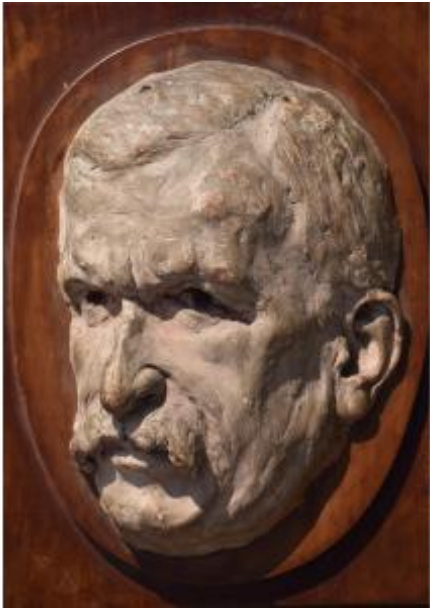

French School, Portrait Of A Man (circa 1900)

350 EUR

Period : 19th century

Condition : En l'etat

Material : Terracotta

Width : 16

Height : 23

Description

French school  
Portrait of a man  
Circa 1900  
Terrecuite 23 x 16 cm (frame: 36 x 27 cm)

Dealer

**Galerie Jamie Mulherron**  
Sculptures et peintures du XIXe siècle  
Mobile : 0633275009

Lyon 69005