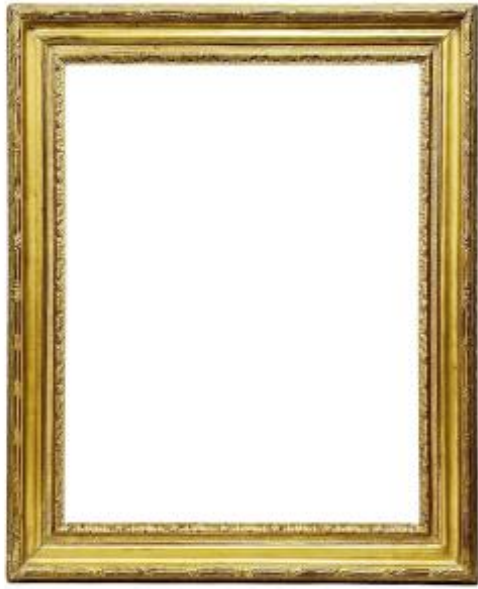

Louis XV Period Frame - 82.8 X 66 Cm - Ref. Pc0546m2

3 500 EUR

Period : 18th century

Condition : Bon état

Material : Gilted wood

Description

Gilded wood frame. Ribbed rush, streaks and water leaves on view. - Provenance: Amedeo Montanari Collection. Dimensions at sight: 79.5 x 63.4 cm External dimensions: 101.2 x 85 cm Dimensions at rabbet: 82.8 x 66 cm Moulding width: 10.6 cm Thickness: 5 cm Rabbet width: 2 cm