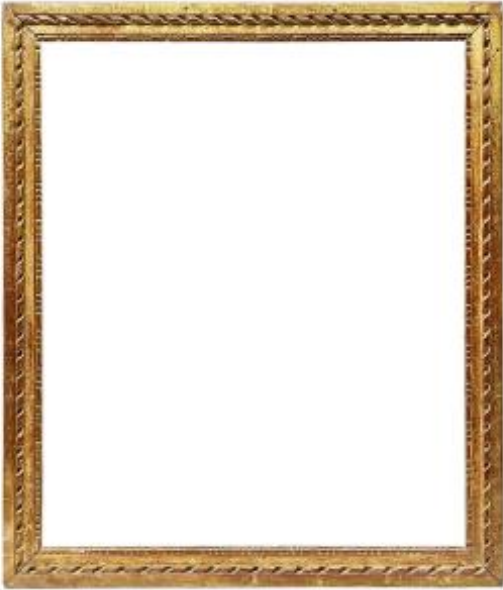

Louis XVI Period Frame - 68.2 X 59.8 Cm -ref. Pc0656m2

2 100 EUR

Period : 18th century

Condition : Bon état

Material : Gilted wood

Description

Gilded wood frame. Twisted ribbon and rosaries.
Louis XVI period. - Provenance: Amedeo
Montanari Collection.Sight dimensions: 66.6 x
57.7 cmExterior dimensions: 76.8 x 68 cmRebate
dimensions: 68.2 x 59.8 cmMolding width: 5.1
cmThickness: 4.1 cmRebate width: 1.4 cm